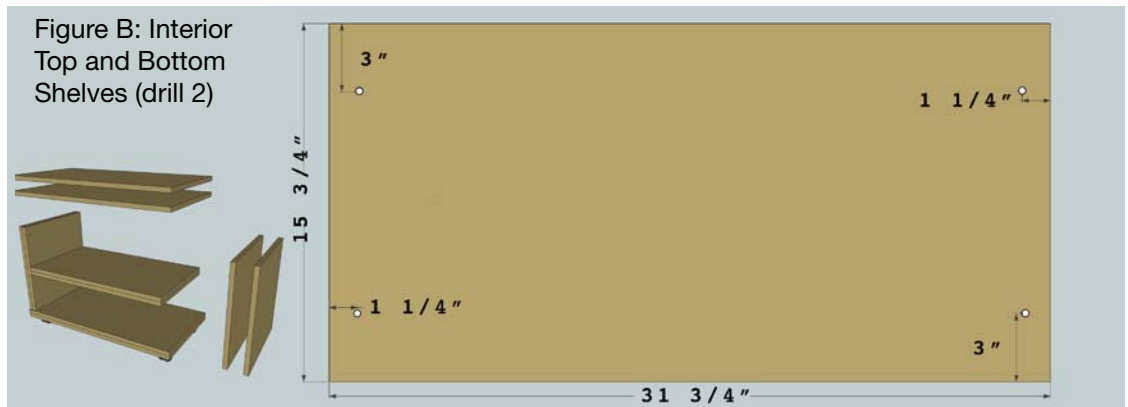

Figure B: Interior Top and Bottom Shelves (drill 2)

PLEASE READ AND FOLLOW ALL SAFETY PRECAUTIONS NOTED ON PAGE 5.

Columbia Forest Products is North America's largest manufacturer of hardwood plywood and hardwood veneer, a leader in sustainable forestry, and innovator of soy-based formaldehyde-free PureBond® technology.

EASY SPECIAL ORDER*: Stock items are available at most Home Depot stores. Don't see what you need on the shelves? Ask the Associates at the ProDesk for assistance to order **anything** you need: species like Cherry, Walnut, Maple or even exotics. Need a special thickness or an MDF or particleboard core? We can get it for you. **As little as 1 sheet**, shipped right to the store. (Ask the ProDesk Associate for lead times and pricing information.)

*At this time, PureBond® plywood is not stocked or offered through special order in The Home Depot stores in AZ, CO, ID, NM, NV, OR, UT, or WA.

Step 2

- **Clamp and Glue Middle Shelves.** See Figure C. (Make sure all edges align properly)
- Wait to dry.
- **Screw 1st Interior Side Panel to Middle Shelf assembly.** See Figure D.
- **Screw 2nd Interior Side Panel to Middle Shelf assembly.** See Figure E.