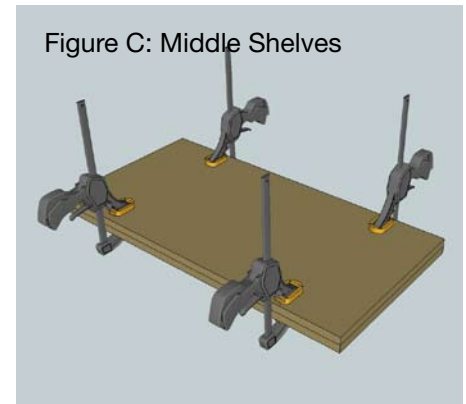

*At this time, PureBond® plywood is not stocked or offered through special order in The Home Depot stores in AZ, CO, ID, NM, NV, OR, UT, or WA.

Step 2

- **Clamp and Glue Middle Shelves.** See Figure C. (Make sure all edges align properly)
- Wait to dry.
- **Screw 1st Interior Side Panel to Middle Shelf assembly.** See Figure D.
- **Screw 2nd Interior Side Panel to Middle Shelf assembly.** See Figure E.

Figure C: Middle Shelves

Figure D: Attach Side to Middle Shelf Assembly

Figure E: Attach Side to Middle Shelf Assembly

Rolling Cart - Instructions continued

Step 3

- **Glue and Clamp Exterior Side Panels.** See Figure F. This hides the screws in the interior panel connections.