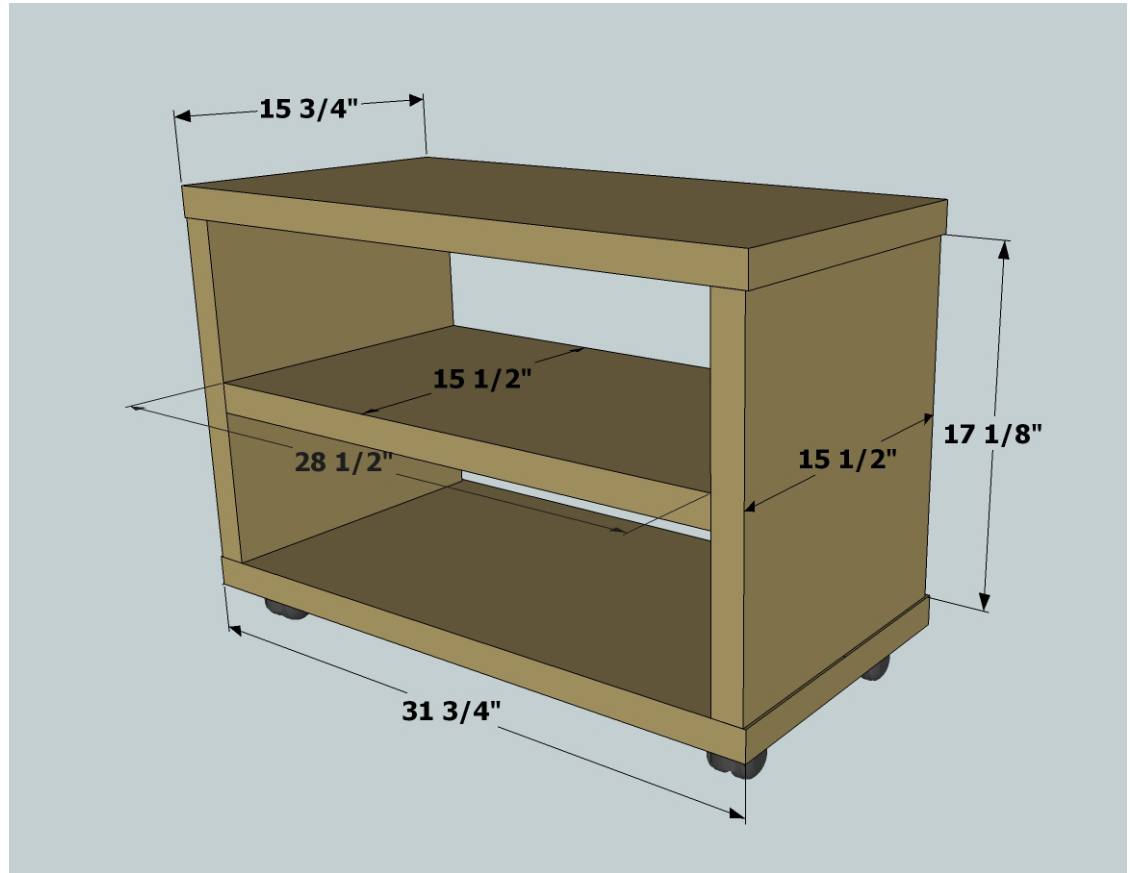

Rolling Cart - Instructions

PLEASE READ AND FOLLOW ALL SAFETY PRECAUTIONS NOTED ON PAGE 5.

Columbia Forest Products is North America's largest manufacturer of hardwood plywood and hardwood veneer, a leader in sustainable forestry, and innovator of soy-based formaldehyde-free PureBond® technology.

EASY SPECIAL ORDER*:

Stock items are available at most Home Depot stores. Don't see what you need on the shelves? Ask the Associates at the ProDesk for assistance to order **anything** you need: species like Cherry, Walnut, Maple or even exotics. Need a special thickness or an MDF or particleboard core? We can get it for you. **As little as 1 sheet**, shipped right to the store. (Ask the ProDesk Associate for lead times and pricing information.)

*At this time, PureBond® plywood is not stocked or offered through special order in The Home Depot stores in AZ, CO, ID, NM, NV, OR, UT, or WA.

www.cfpwood.com
800.637.1609

Safety Precautions

- Read all of the instructions and materials list before cutting or assembling this Rolling Cart.
- Improper assembly could result in damage to your property, or serious injuries. Columbia Forest Products is not liable for any damage or injury resulting from the assembly or use of this Rolling Cart.
- Use caution when cutting. Make sure you are using an appropriate saw and blade, and follow all safety instructions provided by the saw manufacturer.
- Make sure that all casters and other hardware you have selected are appropriate for the weight and dimensions of this Rolling Cart and its intended use. If you are unsure about whether specific casters or other hardware are appropriate consult a professional.
- This Rolling Cart is heavy. To avoid injury, two or more people should work together when assembling or moving it.

Disclaimer of Liability and Warranties

The assembly plans for this Rolling Cart are complete and accurate to the best of Columbia Forest Products' knowledge, and are provided free of charge. Columbia Forest Products disclaims any and all liability for injuries or damage resulting from the assembly or use of this Rolling Cart, including any consequential damages. Anyone assembling or using this Rolling Cart does so at their own risk.

Columbia Forest Products makes no warranty of any kind with respect to the assembly or use of this Rolling Cart, and explicitly disclaims any Implied Warranty of Merchantability and/or Implied Warranty of Fitness for a Particular Purpose.

By downloading and/or following these plans, the user acknowledges that he or she has read and followed the Assembly Instructions and Safety Precautions.

Feedback line: info@cfpwood.com