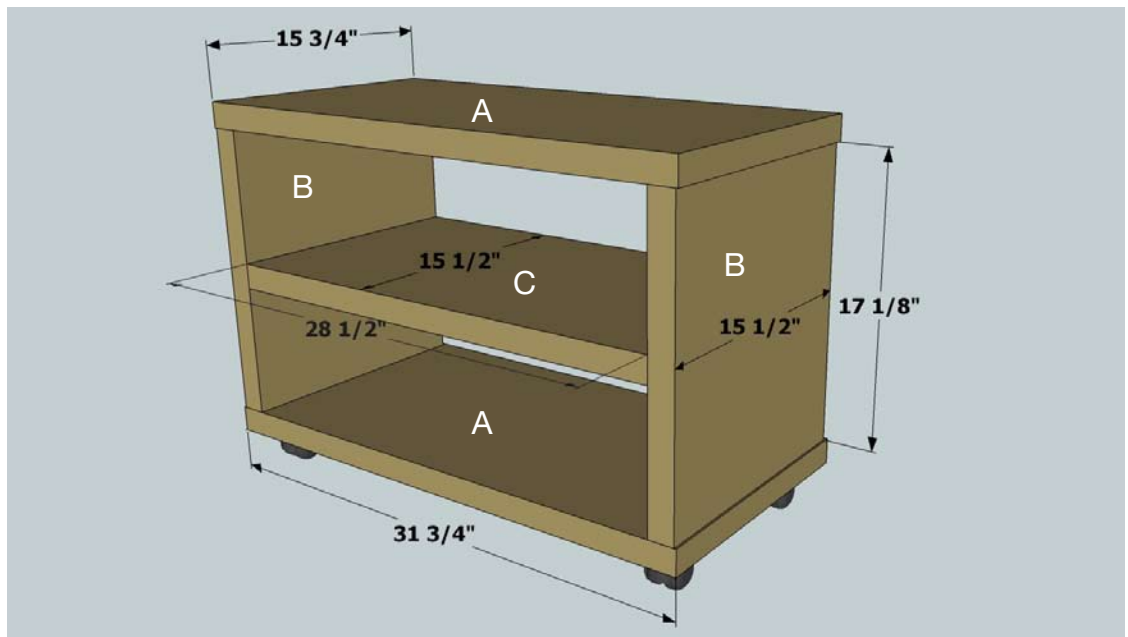

EASY SPECIAL ORDER*:

Stock items are available at most Home Depot stores. Don't see what you need on the shelves? Ask the Associates at the ProDesk for assistance to order **anything** you need: species like Cherry, Walnut, Maple or even exotics. Need a special thickness or an MDF or particleboard core? We can get it for you. **As little as 1 sheet**, shipped right to the store. (Ask the ProDesk Associate for lead times and pricing information.)

*At this time, PureBond® plywood is not stocked or offered through special order in The Home Depot stores in AZ, CO, ID, NM, NV, OR, UT, or WA.