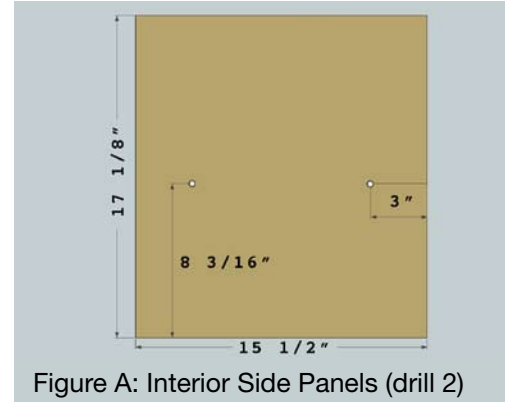

*At this time, PureBond® plywood is not stocked or offered through special order in The Home Depot stores in AZ, CO, ID, NM, NV, OR, UT, or WA.

Rolling Cart - Instructions

Step 1

- Cut all parts to size. See cut list on page 2.
- **Drill (2) 5/32" Holes in Interior Side Panels** (assumes #6 Wood Screws). See Figure A. (Regardless of shelf position/height – make sure to screw into the lower of the 2 middle shelves for best support)
- **Drill (4) 3/16" Holes in Interior Top And Bottom Shelves.** See Figure B.