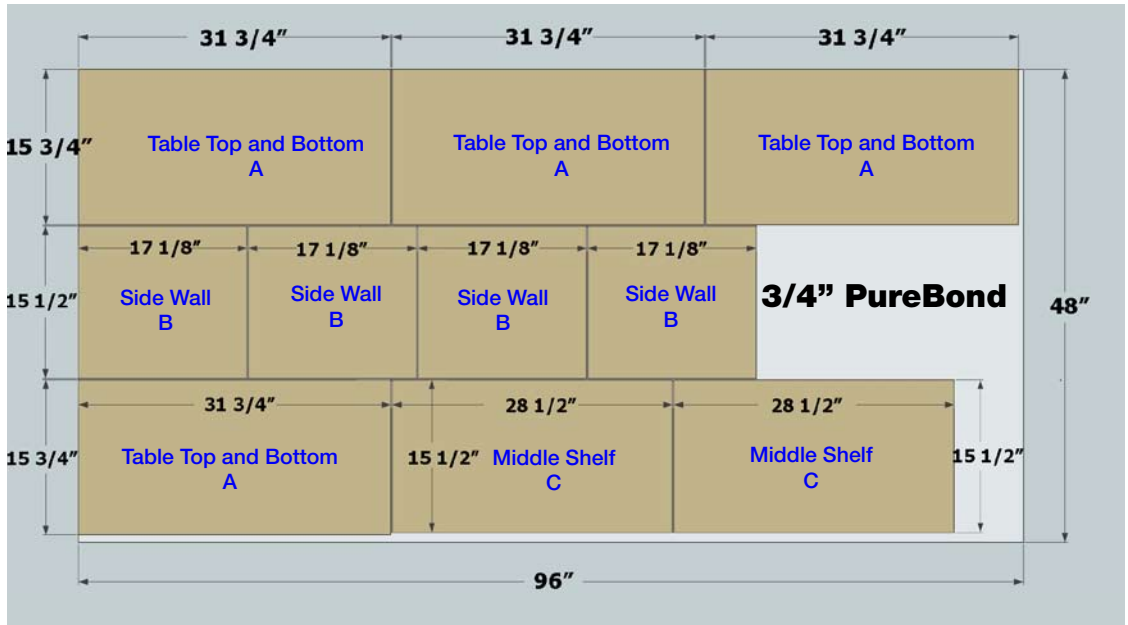

Rolling Cart - Cut List